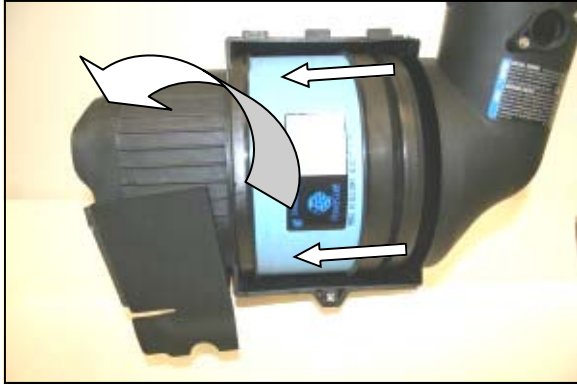

Thank you for selecting AIRAID.

1. Loosen the screw that holds the inspection cover on the top of the factory air box.

2. Remove the inspection cover to reveal the air filter.

3. Slide the factory air filter away from the elbow of the airbox and remove it.

4. Locate the word "Down" on the filter and notice that there is a notch below it. It is important to locate this notch in the correct location in the bottom of the factory airbox.

5. Locate the raised rectangle in the bottom of the factory airbox. It is important to engage the notch at the bottom of the Airaid Premium Filter to ensure proper fit and a good seal.