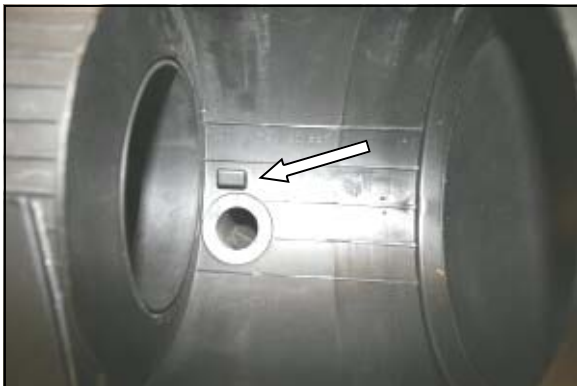

Thank you for selecting AIRAID.

1. Loosen the screw that holds the inspection cover on the top of the factory air box.

2. Remove the inspection cover to reveal the air filter.

3. Slide the factory air filter away from the elbow of the airbox and remove it.

4. Locate the word "Down" on the filter and notice that there is a notch below it. It is important to locate this notch in the correct location in the bottom of the factory airbox.

5. Locate the raised rectangle in the bottom of the factory airbox. It is important to engage the notch at the bottom of the Airaid Premium Filter to ensure proper fit and a good seal.

6. Carefully align the notch on the Airaid Premium Filter with the raised rectangle at the bottom of the factory airbox, then slide the air filter towards the elbow. Make sure the air filter is seated inside the factory housing securely. Next, replace the factory inspection cover, and tighten the screw.