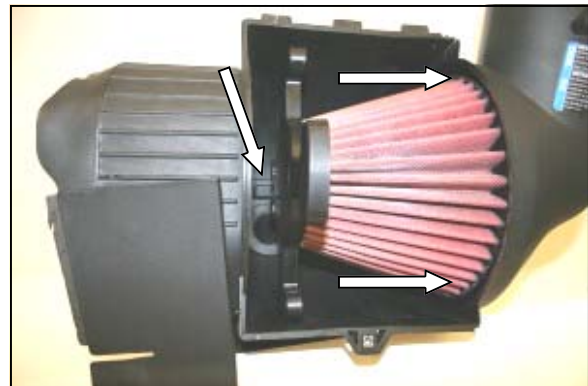

Thank you for selecting AIRAID.

1. Loosen the screw that holds the inspection cover on the top of the factory air box.

2. Remove the inspection cover to reveal the air filter.

3. Slide the factory air filter away from the elbow of the airbox and remove it.

4. Locate the word "Down" on the filter and notice that there is a notch below it. It is important to locate this notch in the correct location in the bottom of the factory airbox.

5. Locate the raised rectangle in the bottom of the factory airbox. It is important to engage the notch at the bottom of the Airaid Premium Filter to ensure proper fit and a good seal.

6. Carefully align the notch on the Airaid Premium Filter with the raised rectangle at the bottom of the factory airbox, then slide the air filter towards the elbow. Make sure the air filter is seated inside the factory housing securely. Next, replace the factory inspection cover, and tighten the screw.