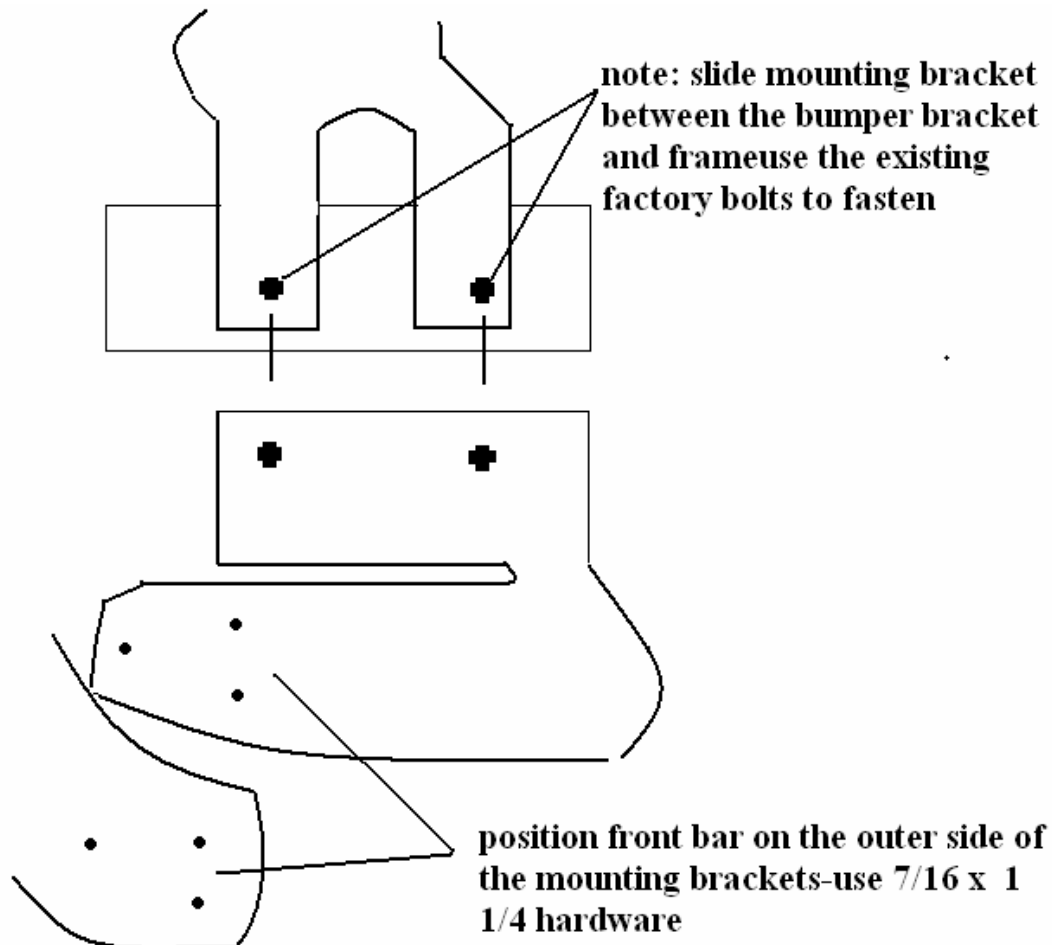

INSTALLATION INSTRUCTIONS
FRONT BAR PART 9045
2002-04 NISSAN XTERRA

PARTS LIST

1- FRONT BAR

2- BOTTOM FRAMES MOUNTING BRACKETS

2- TOP MOUNTING BRACKETS

6- 7/16 X 1 1/4 HEX BOLTS

12- 7/16 FLAT WASHERS

2- 5/16 X 3/4 HEX BOLTS

2- 5/16 HEX NUTS

2- 3/8 X 1 BUTTON BOLTS

2- 3/8 HEX NUTS

6-7/16 LOCK NUTS

INSTALLING THE BOTTOM FRAME MOUNTING BRACKETS

BOTTOM MOUNT BRACKETS

INSTALLING THE TOP SUPPORT BRACKET

passenger side shown top support bracket

**position top support bracket on
the inner side of the front bar
up rights using the 3/8 x 1
button bolt**