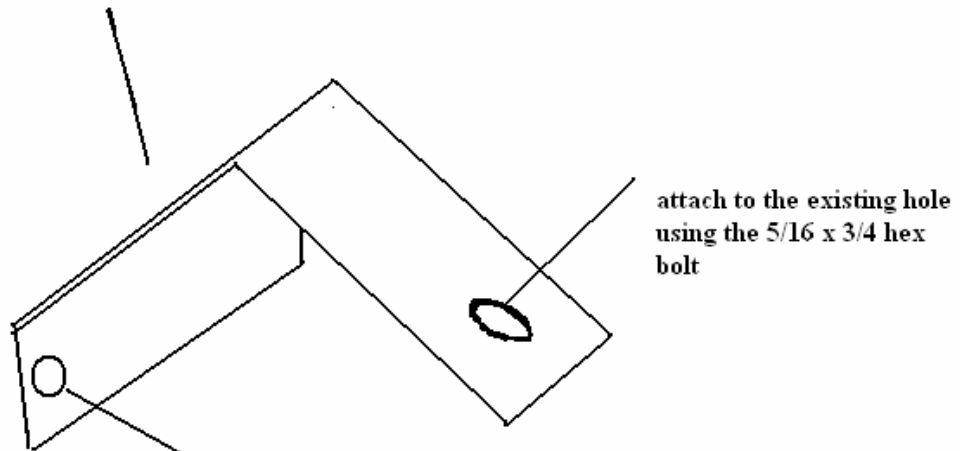

2- 5/16 HEX NUTS

2- 3/8 X 1 BUTTON BOLTS

2- 3/8 HEX NUTS

6-7/16 LOCK NUTS

INSTALLING THE BOTTOM FRAME MOUNTING BRACKETS

BOTTOM MOUNT BRACKETS

INSTALLING THE TOP SUPPORT BRACKET

passenger side shown top support bracket

**position top support bracket on
the inner side of the front bar
up rights using the 3/8 x 1
button bolt**