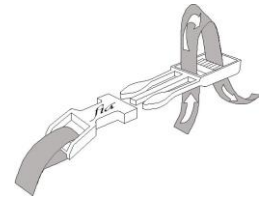

If you have any comments or concerns,
please feel free to contact our
customer service department at:
Toll-free: 1-800-835-0438
OR
Email: info@gofia.com

**HEAVY-DUTY TRUCK
SEAT COVERS
BY**

fia

**FEATURING
SUPER-GRIP®
THE SLIP RESISTANT FASTENING SYSTEM**

The **Super Grip Buckles** are self-locking. For proper usage, see diagram:

BACKREST:

- 1) Move seat to most forward position
- 2) Slip cover over backrest – pull down firmly
- 3) Smooth tightly from top to bottom of backrest
- 4) Tuck flap through crevice and attach to Velcro at back