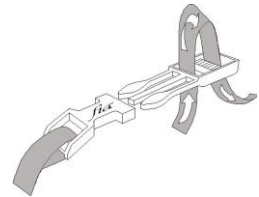

If you have any comments or concerns,
please feel free to contact our
customer service department at:
Toll-free: 1-800-835-0438
OR
Email: info@gofia.com

**HEAVY-DUTY TRUCK
SEAT COVERS
BY**

fia

**FEATURING
SUPER-GRIP®
THE SLIP RESISTANT FASTENING SYSTEM**

The **Super Grip Buckles** are self-locking. For proper usage, see diagram:

BACKREST:

- 1) Move seat to most forward position
- 2) Slip cover over backrest – pull down firmly
- 3) Smooth tightly from top to bottom of backrest
- 4) Tuck flap through crevice and attach to Velcro at back