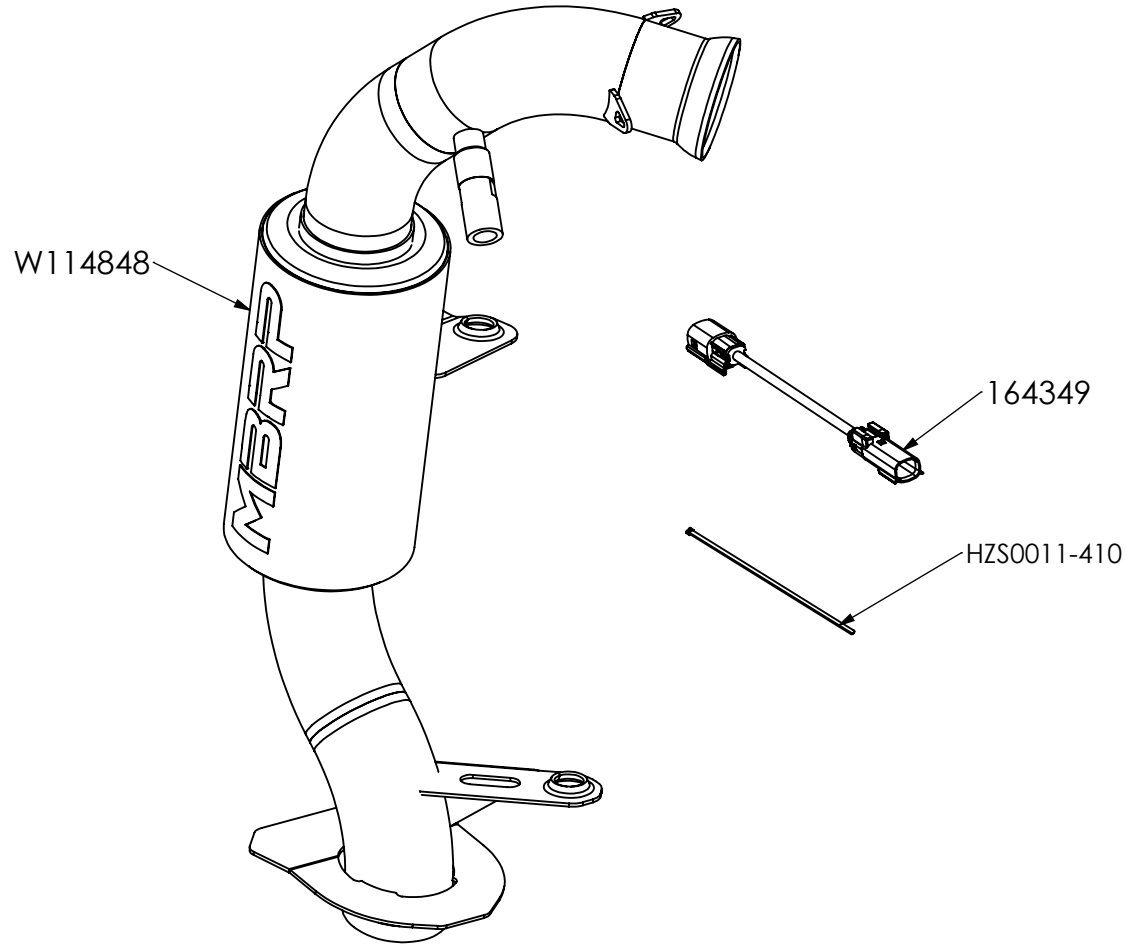

1400309

MUFFLER ASSEMBLY, RACE

2023-UP SKI-DOO 850 ETEC GEN5 PLATFORM

2023-UP LYNX SHREDDER 850 ETEC

2024-UP LYNX XTERRAIN 850 ETEC, RAVE RE 850 ETEC

ITEM NO.	PART NUMBER	DESCRIPTION	QTY.
1	W114848	MUFFLER ASSEMBLY, RACE	1
2	164349	TEMP. SENSOR EXTENSION CABLE	1
3	HZS0011-410	CABLE TIE, BLACK UV NYLON, .096" x .035" x 4.1"	1