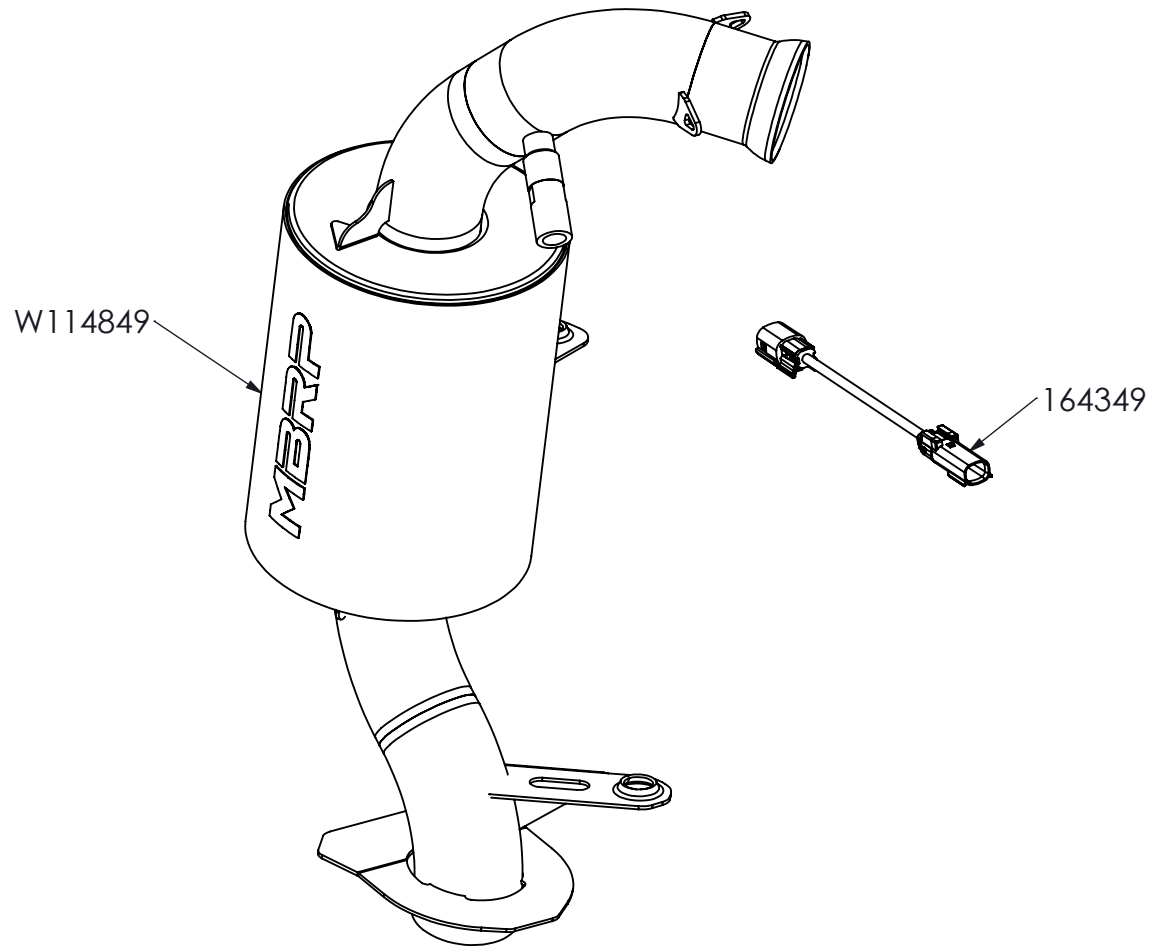

# 140T207

## MUFFLER ASSEMBLY, TRAIL

2023-UP SKI-DOO 850 ETEC GEN5 PLATFORM

2023-UP LYNX SHREDDER 850 ETEC

2024-UP LYNX XTERRAIN 850 ETEC, RAVE RE 850 ETEC

ITEM NO.	PART NUMBER	DESCRIPTION	QTY.
1	W114849	MUFFLER ASSEMBLY, RACE	1
2	164349	TEMP. SENSOR EXTENSION CABLE	1