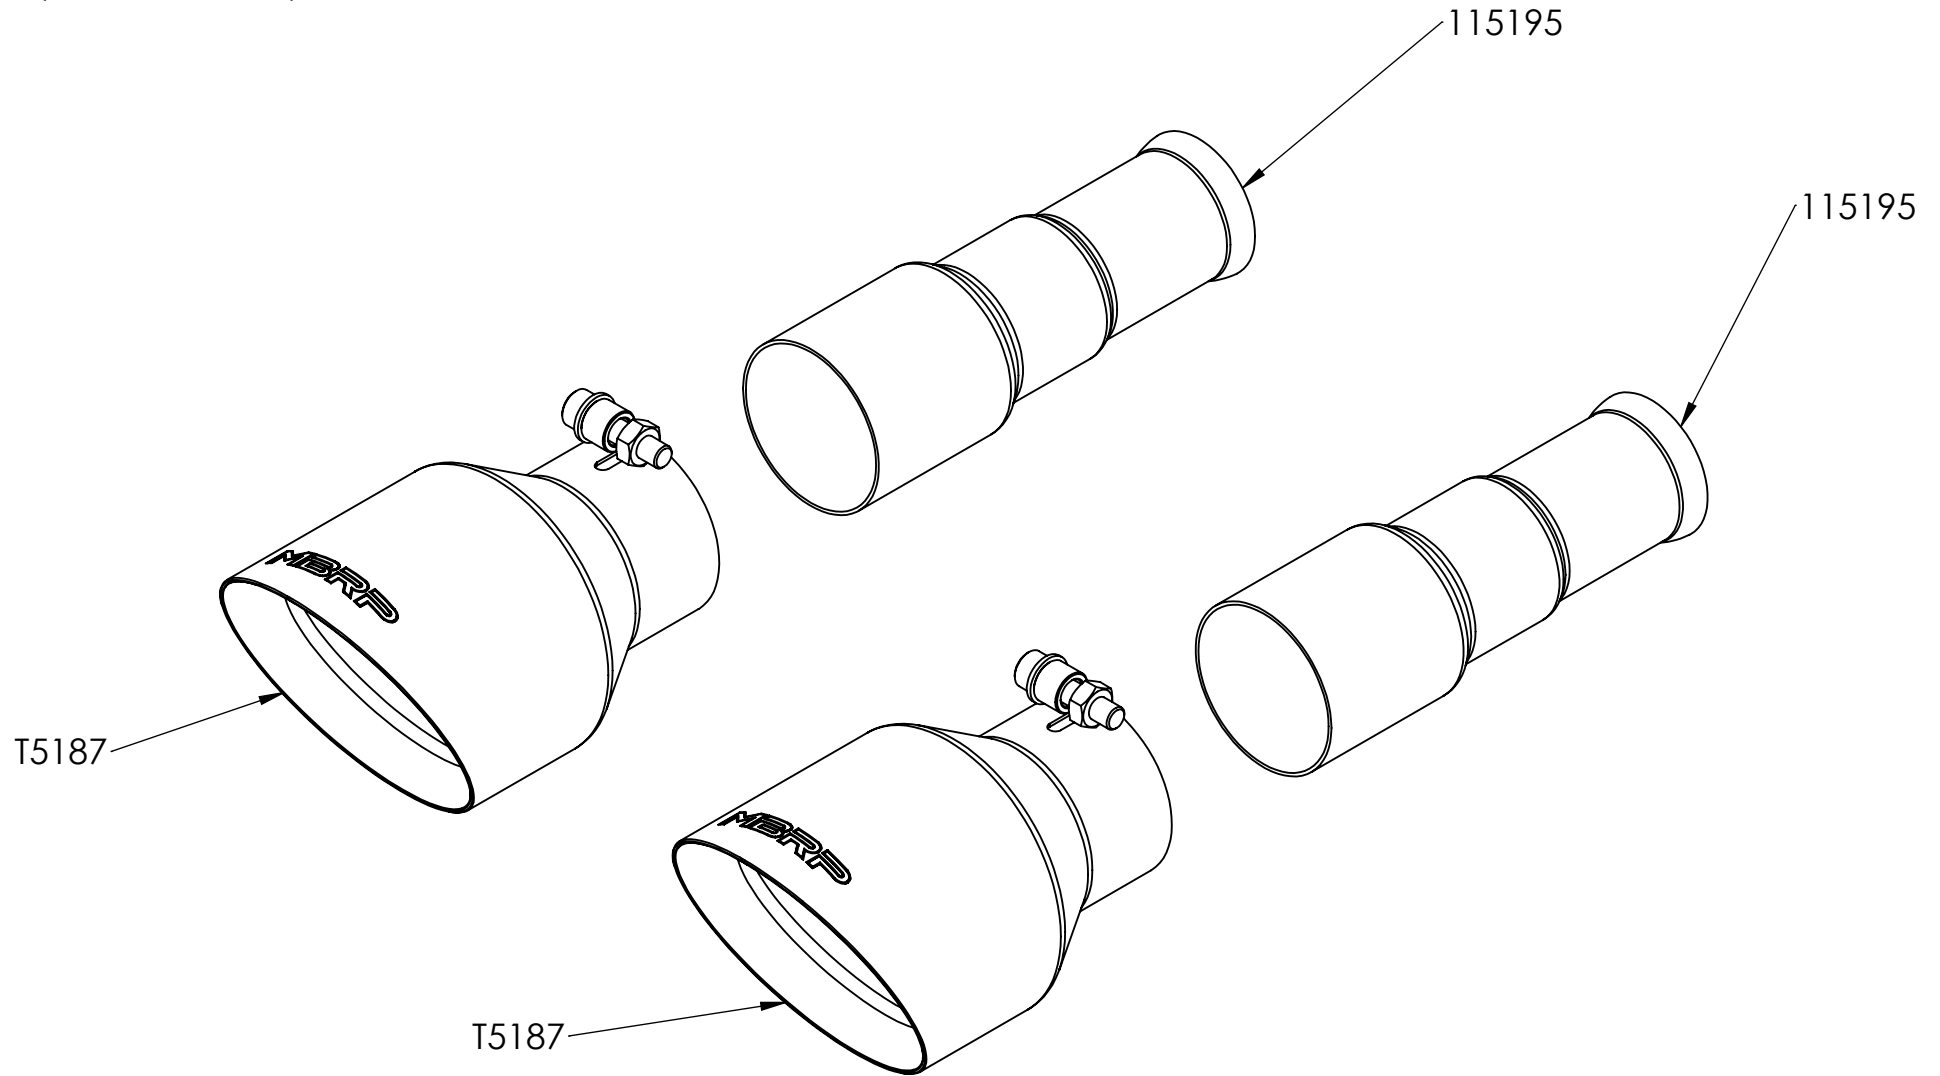

T5199

2019-2024 RAM 1500 5.7L HEMI,
5", DUAL TIPS, REPLACES FACTORY TIPS

ITEM NO.	PART NUMBER	DESCRIPTION	T5199/QTY.
1	115195	ADAPTOR, TIP, 2.5"	2
2	T5187	TIP, 3" INLET, 5" OUTLET, DUAL WALL, 8" L	2

6-Jan-25
REV:B