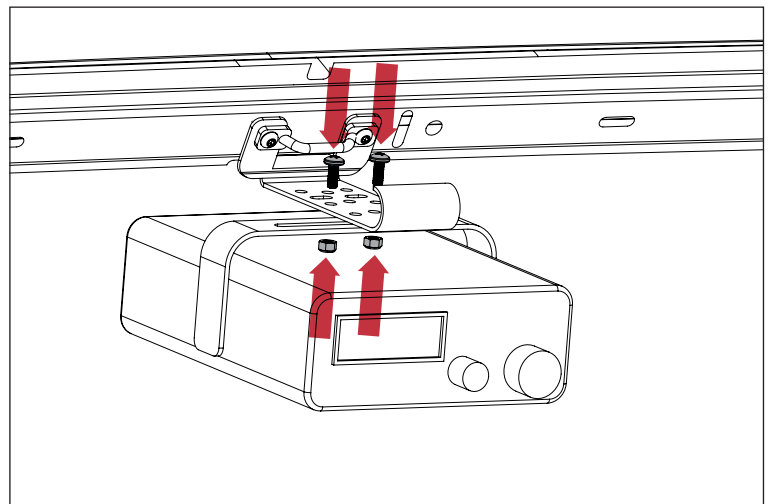

CB Radio Mount, Windshield, 97-02

1. Remove center footman loop by removing (2) Torx Screws

2. Reuse factory Torx Screws to install CB Mount with footman loop on outside as shown.

3. Install CB Radio with supplied nuts and bolts.