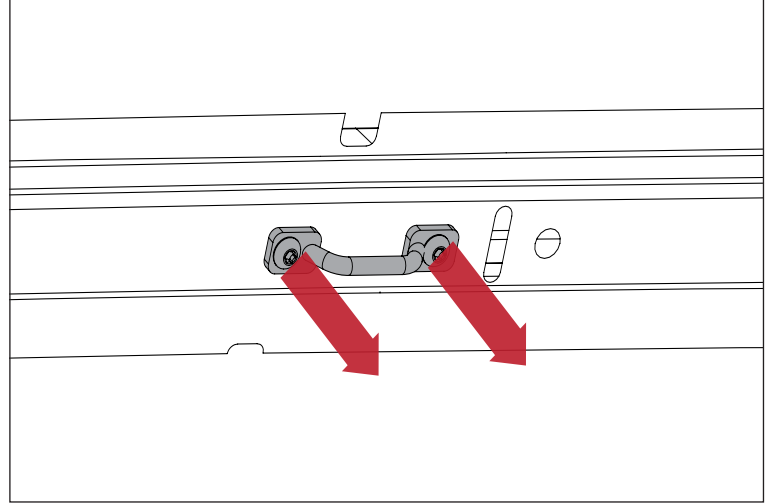

CB Radio Mount, Windshield, 97-02

1. Remove center footman loop by removing (2) Torx Screws

2. Reuse factory Torx Screws to install CB Mount with footman loop on outside as shown.

3. Install CB Radio with supplied nuts and bolts.