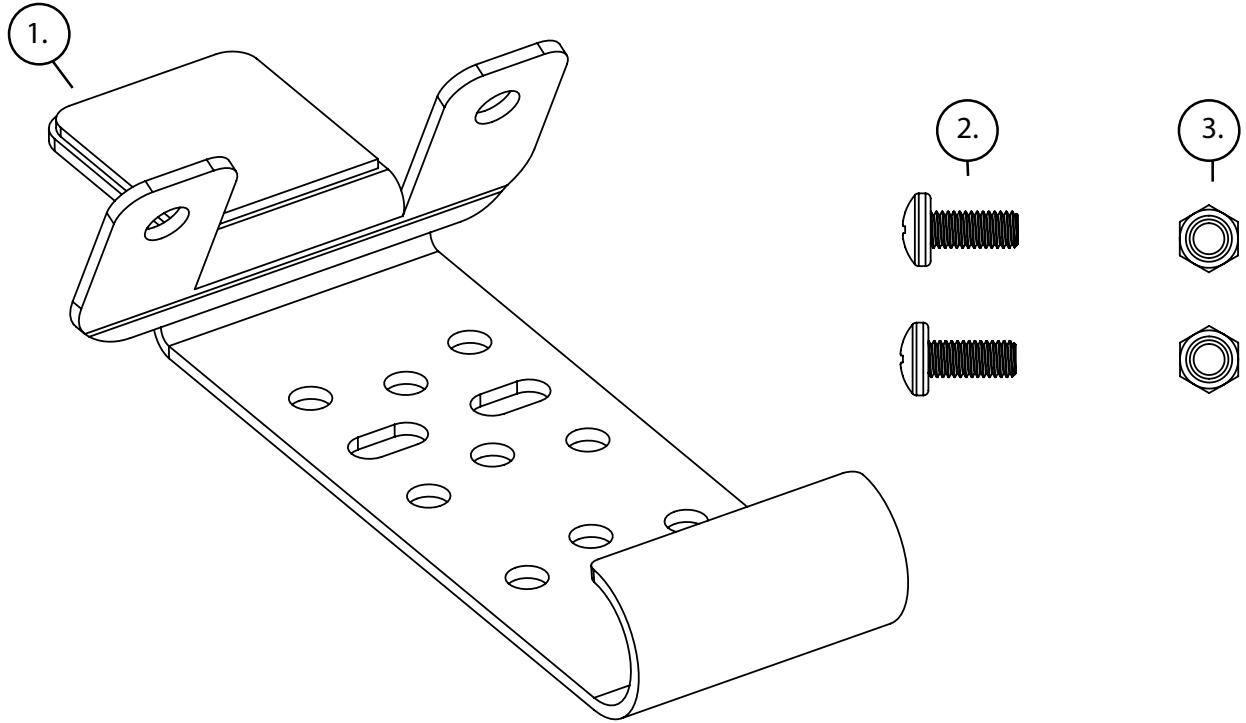

OMIX-ADA, Inc.

460 HORIZON DR. SUITE 100 | SUWANEE, GA 30024 | PHONE: 770-614-6101 | FAX: 770-614-6069 | info@omix-ada.com

13551.08

CB Radio Mount, Windshield, 97-02

Components

- | | |
|-------------------|-----|
| 1. CB Mount | (1) |
| 2. Bolt | (2) |
| 3. Nylon Lock Nut | (2) |

CB Radio Mount, Windshield, 97-02

1. Remove center footman loop by removing (2) Torx Screws

2. Reuse factory Torx Screws to install CB Mount with footman loop on outside as shown.

3. Install CB Radio with supplied nuts and bolts.