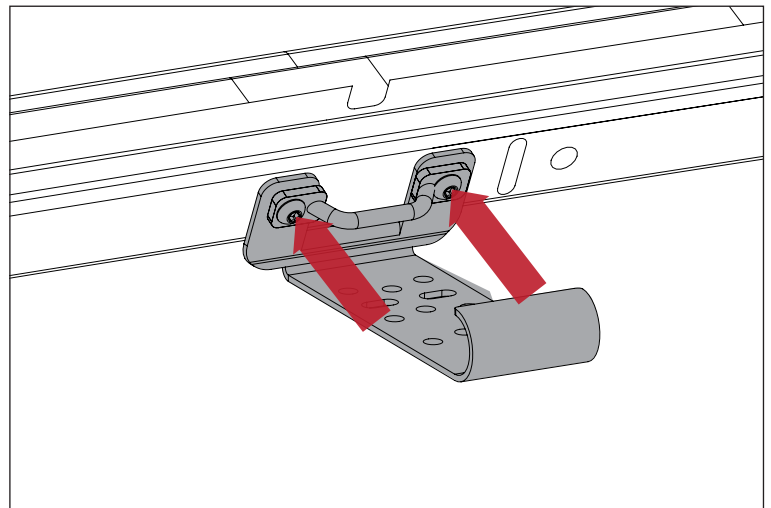

CB Radio Mount, Windshield, 97-02

1. Remove center footman loop by removing (2) Torx Screws

2. Reuse factory Torx Screws to install CB Mount with footman loop on outside as shown.

3. Install CB Radio with supplied nuts and bolts.