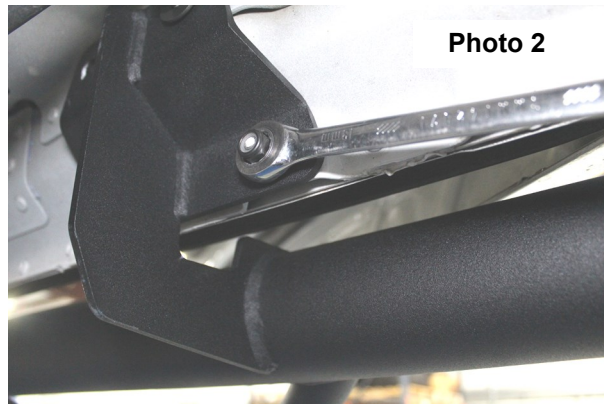

1. Locate the driver and passenger side steps.
2. Place the step brackets on the studs in the rocker panel of the truck. **See Photo 1.**
3. Use the supplied 8mm flat washers and lock nuts to attach the step.
4. Tighten the nut using a 13mm socket. Torque to 15ft-lbs. **See Photo 2.**

5. Repeat process on the opposite side of the truck.
6. Place endcaps in the tubes. **See Photo 3.**
7. Place two tube protectors on the each of the steps. **See Photo 4.**