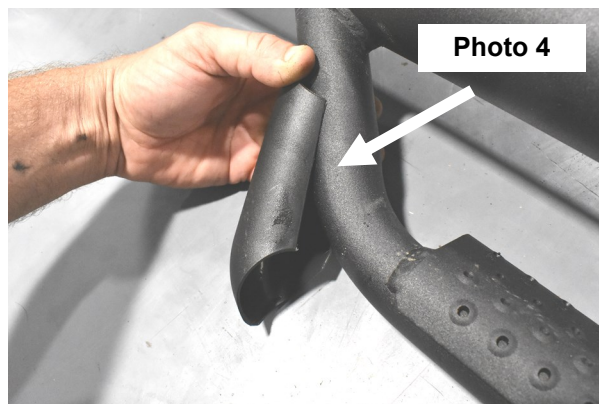

By purchasing any item sold by Rough Country, LLC, the buyer expressly warrants that he/she is in compliance with all applicable , State, and Local laws and regulations regarding the purchase, ownership, and use of the item. It shall be the buyers responsibility to comply with all Federal, State and Local laws governing the sales of any items listed, illustrated or sold. The buyer expressly agrees to indemnify and hold harmless Rough Country, LLC for all claims resulting directly or indirectly from the purchase, ownership, or use of the items.