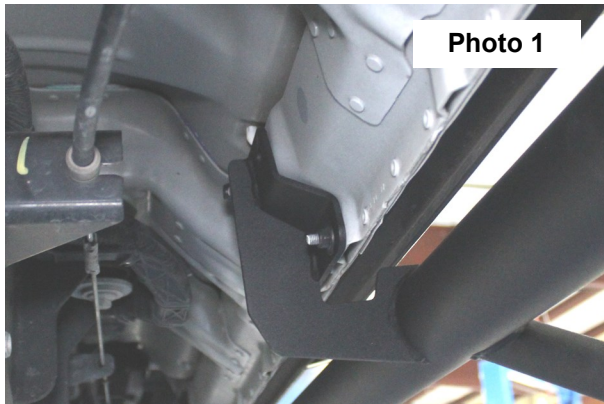

FORD 2015-23 F150 / 2022 LIGHTNING / 2017-23 SUPERDUTY

Thank you for choosing Rough Country for all your suspension needs.

Rough Country recommends a certified technician install this system. In addition to these instructions, professional knowledge of disassemble/reassembly procedures as well as post installation checks must be known. Attempts to install this system without this knowledge and expertise may jeopardize the integrity and/or operating safety of the vehicle.

1. Locate the driver and passenger side steps.
2. Place the step brackets on the studs in the rocker panel of the truck. **See Photo 1.**
3. Use the supplied 8mm flat washers and lock nuts to attach the step.
4. Tighten the nut using a 13mm socket. Torque to 15ft-lbs. **See Photo 2.**