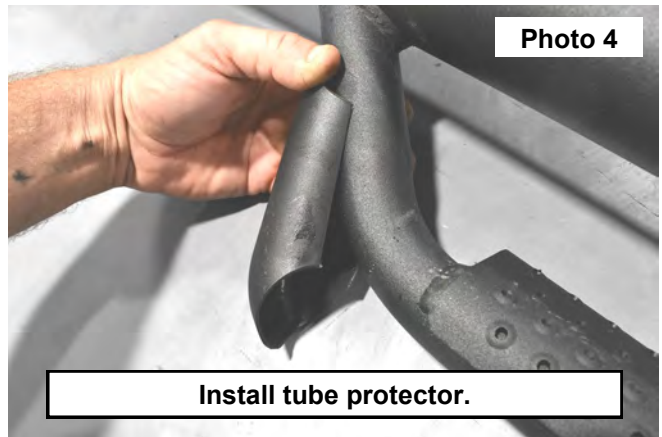

By purchasing any item sold by Rough Country, LLC, the buyer expressly warrants that he/she is in compliance with all applicable, State, and Local laws and regulations regarding the purchase, ownership, and use of the item. It shall be the buyers responsibility to comply with all Federal, State and Local laws governing the sales of any items listed, illustrated or sold. The buyer expressly agrees to indemnify and hold harmless Rough Country, LLC for all claims resulting directly or indirectly from the purchase, ownership, or use of the items.