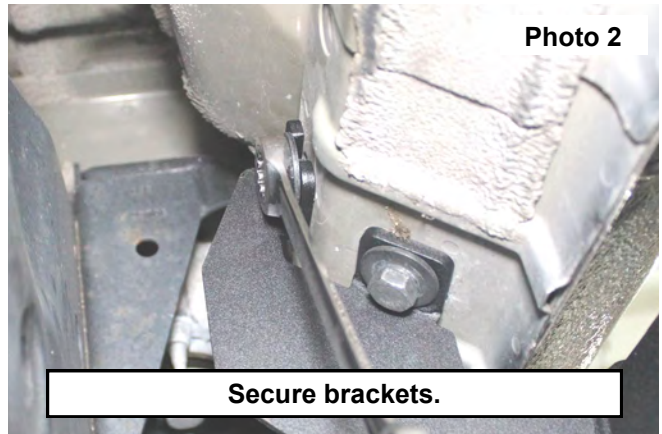

Periodically check all hardware for tightness.

KIT CONTENTS:

Driver Side Nerf Step x1
 Pass Side Nerf Step x1
 Round End Cap x4
 Tube Protector x8

TOOLS NEEDED:

16mm Wrench or Socket

HARDWARE INCLUDED:

RCF1981CCABAG1

INSTALLATION INSTRUCTONS

1. Locate the mounting holes in the rocker panel of the vehicle. **See Photo 1.**
2. Use (2) supplied 10mm bolt, washer, and lock washer to secure the step to the vehicle. Tighten with a 16mm wrench. **See Photo 2.**
3. Repeat for other side.