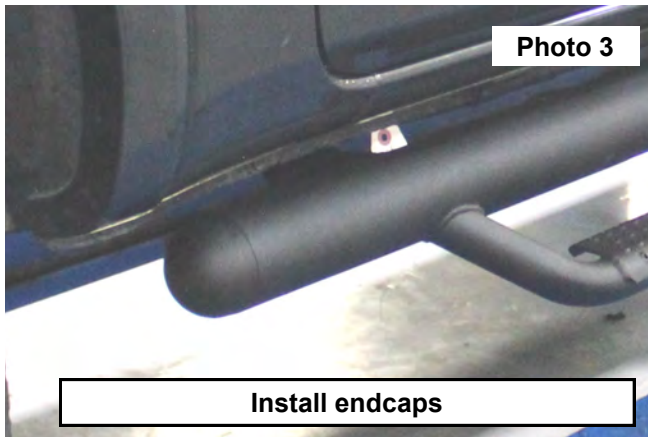

By purchasing any item sold by Rough Country, LLC, the buyer expressly warrants that he/she is in compliance with all applicable, State, and Local laws and regulations regarding the purchase, ownership, and use of the item. It shall be the buyers responsibility to comply with all Federal, State and Local laws governing the sales of any items listed, illustrated or sold. The buyer expressly agrees to indemnify and hold harmless Rough Country, LLC for all claims resulting directly or indirectly from the purchase, ownership, or use of the items.