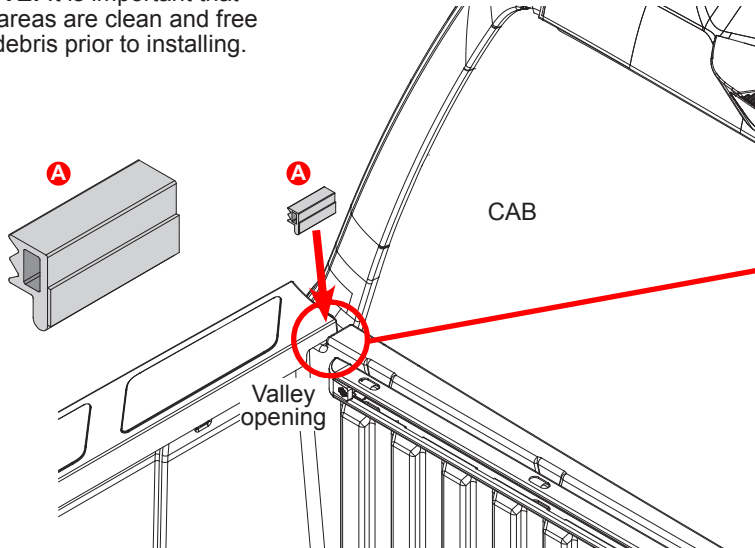

TOYOTA TUNDRA 2022+ OWNER'S SUPPLEMENT

FRONT CORNER SEAL INSTALLATION

Peel the backing and adhere the front seals (A) in the valley between the bulkhead and the plastic truck bed caps, as shown below. Do this for both driver and passenger sides.

NOTE: It is important that all areas are clean and free of debris prior to installing.

NOTE: illustrations are shown at different views.

Part# 1118768 Rev. A 3-29-22

TOYOTA TUNDRA 2022+ OWNER'S SUPPLEMENT

FRONT CORNER SEAL INSTALLATION

Peel the backing and adhere the front seals (A) in the valley between the bulkhead and the plastic truck bed caps, as shown below. Do this for both driver and passenger sides.