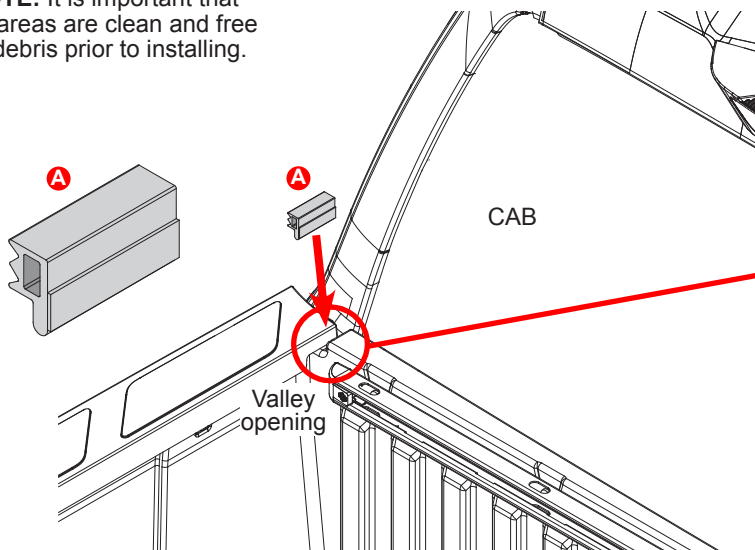

TOYOTA TUNDRA 2022+ OWNER'S SUPPLEMENT

FRONT CORNER SEAL INSTALLATION

Peel the backing and adhere the front seals (A) in the valley between the bulkhead and the plastic truck bed caps, as shown below. Do this for both driver and passenger sides.

NOTE: It is important that all areas are clean and free of debris prior to installing.

NOTE: illustrations are shown at different views.

Part# 1118768 Rev. A 3-29-22

TOYOTA TUNDRA 2022+ OWNER'S SUPPLEMENT

FRONT CORNER SEAL INSTALLATION

Peel the backing and adhere the front seals (A) in the valley between the bulkhead and the plastic truck bed caps, as shown below. Do this for both driver and passenger sides.

NOTE: It is important that all areas are clean and free of debris prior to installing.

NOTE: illustrations are shown at different views.

Part# 1118768 Rev. A 3-29-22