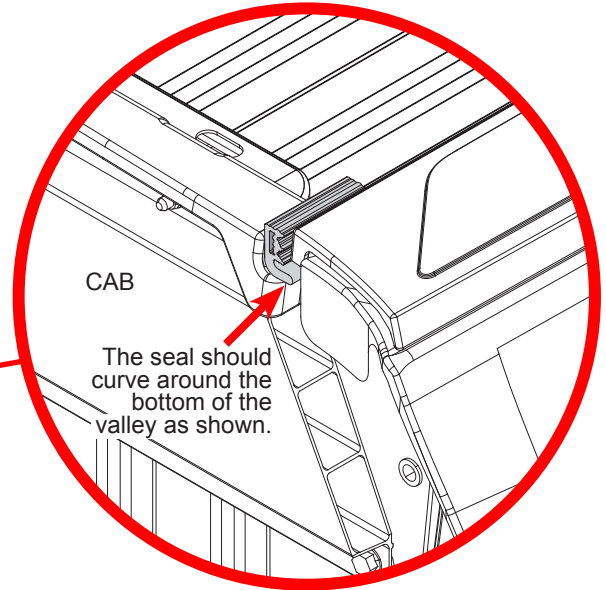

TOYOTA TUNDRA 2022+ OWNER'S SUPPLEMENT

FRONT CORNER SEAL INSTALLATION

Peel the backing and adhere the front seals (A) in the valley between the bulkhead and the plastic truck bed caps, as shown below. Do this for both driver and passenger sides.

NOTE: It is important that all areas are clean and free of debris prior to installing.