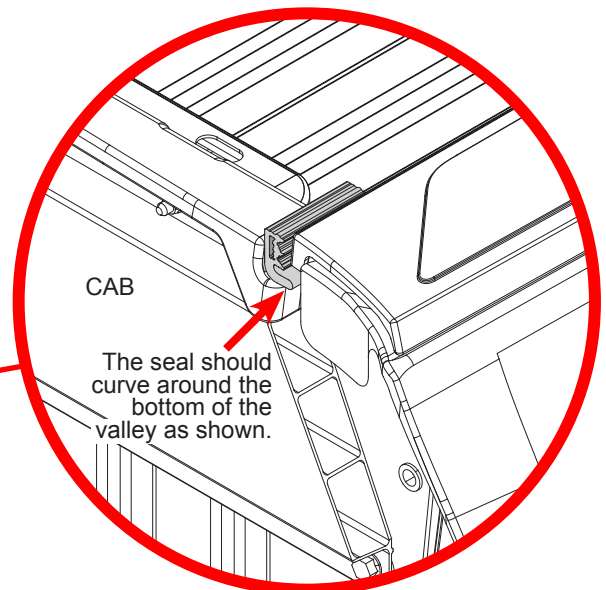

TOYOTA TUNDRA 2022+ OWNER'S SUPPLEMENT

FRONT CORNER SEAL INSTALLATION

Peel the backing and adhere the front seals (A) in the valley between the bulkhead and the plastic truck bed caps, as shown below. Do this for both driver and passenger sides.

NOTE: It is important that all areas are clean and free of debris prior to installing.