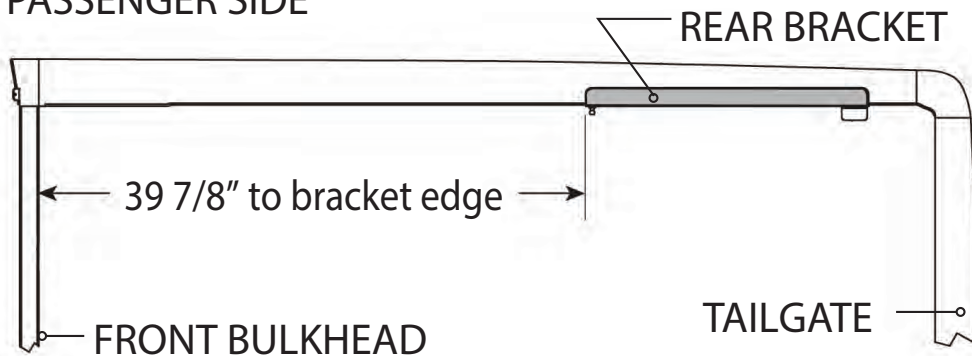

## Model 2148 Ford F150 Ext/Crew Cab 5.5' Short Bed 2009-2014 (Will Fit W OR W/O Tailgate Step)

**Note:** This Cover will work with or without a tailgate step.

### RE: Step 2 on the Quick Start Guide

Measurement for the rear mounting bracket is  $39 \frac{7}{8}$ " from the back side of the bulkhead to the front edge of the bracket.

### TOP VIEW PASSENGER SIDE