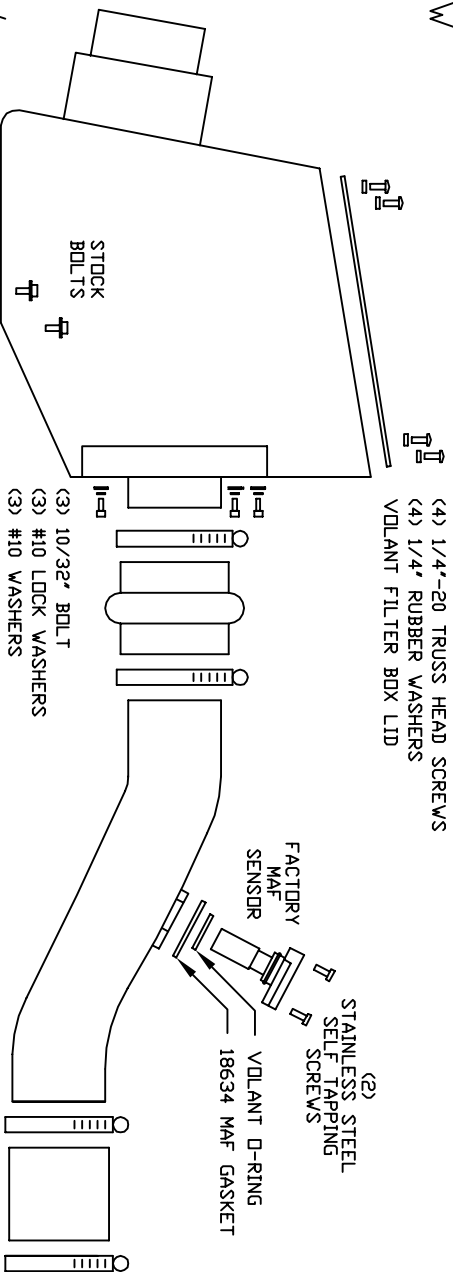

VOLANT AIR INTAKE SYSTEMS  
 PART NO.: 18740  
 INSTALLATION INSTRUCTIONS  
 WWW.VOLANT.COM  
 TECH SUPPORT: (909) 476-7225

18740 PARTS LIST

1	VOLANT FILTER BOX	1	3 1/2' X 3' HUMP HOSE	1	1/8" X 10 1/2" BREATHER HOSE
1	VOLANT FILTER BOX LID	1	3' X 4 1/2' SLEEVE	1	1/8" STRAIGHT FITTING
1	VOLANT AIR FLOW DUCT	2	STAINLESS STEEL SCREWS	3	10/32" BOLT
1	RAM FILTER W/CLAMP	1	VOLANT O-RING	3	#10 LOCK WASHERS
1	3' X 2 1/2' SLEEVE	4	1/4"-20 TRUSS HEAD SCREWS	3	#10 WASHERS
2	#048 CLAMPS	4	1/4" RUBBER WASHERS		
2	#056 CLAMPS	1	1/8" NPT FITTING		

SIDE VIEW

TOP VIEW